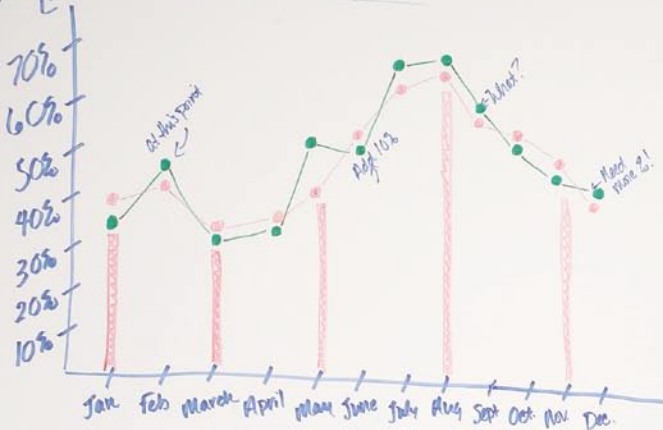

Protective black plastic corner caps

Work with these numbers.
Involve others;

Sales for year

Products in NJ
how, what, need
BR improve ↑
Balt

Percentages

- ✓ 70% BR in August *
- ✓ 70% Balt in June *

How do we build on this?
Attitude / Integrity!

Protective black plastic end caps

ABC Board

- » The ABC Board features a porcelain steel surface at an economical price. Use the versatile board both as a markerboard and as a magnetic tackboard.
- » Anodized aluminum trim includes a full-length anodized aluminum tray with plastic end caps.
- » Low-gloss surface offers greater contrast for markers.
- » Other sizes available. Call for details.